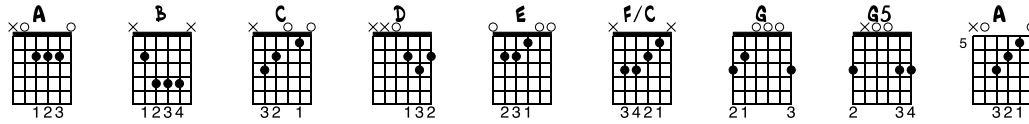

EASY GUITAR CHORDS OPEN POSITION MAJOR

FROM PLAYABLEGUITAR.COM

STANDARD TUNING

♩ = 120

	A	B	C	D
E-GT				
	<i>mf</i>			
T	0	4	0	2
A	2	4	1	3
B	2	4	0	2
E	0	2	2	0
	E	F/C	G	G5
5				
	0	1	3	3
	0	2	0	0
	1	3	0	0
	2	3	2	3
	0	0	3	3