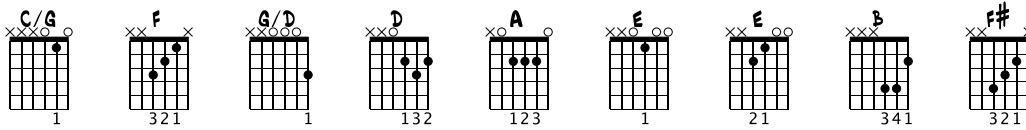

3 FINGERS OR LESS EASY GUITAR CHORDS

FROM PLAYABLEGUITAR.COM

STANDARD TUNING

♩ = 60

E-GT

1 C/G F G/D 2 G/D C/G D 3 D G/D A 4 A D E

5 E A B 6 B E F# 7 A B C/G D 8 E F G/D A

9

TAB

mf